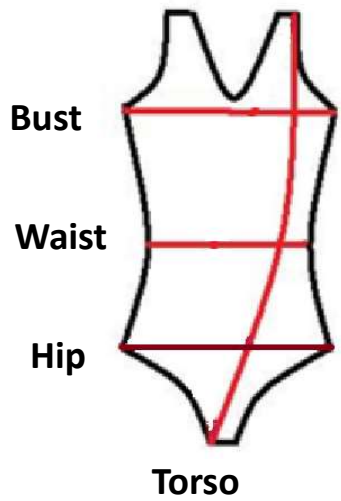

Size Chart for *DanceDaily* leotards

Size	S	M	L	XL
Hight (cm)	145-150	150-158	158-165	165-170
Bust (cm)	71-76	76-81	81-86	86-91
Waist (cm)	56-61	58-66	61-69	66-71
Hip (cm)	79-84	84-89	89-94	96-101

The fabric is stretchy and the measurements have been taken when the fabric is not stretched.