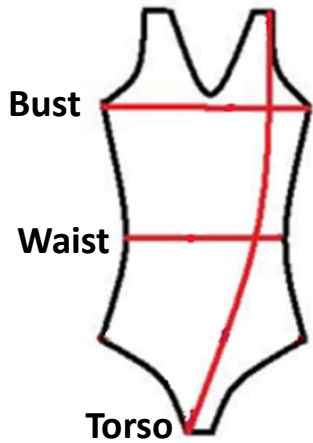

Size Chart for *DanceDaily* leotards

Size	6	8	10	12	14	16	S	M	L	XL	XXL
Hight (cm)	100-110	110-120	120-130	130-140	140-150	150-160	155-160	160-165	165-170	170-175	175-180
Torso (cm)	45	47	49	51	53	55	62	64	66	68	70
Bust (cm)	50	53	55	57	59	61	70	72	74	76	78
Waist (cm)	42	44	46	48	50	52	58	60	62	64	66

The fabric is stretchy and the measurements have been taken when the fabric is not stretched.